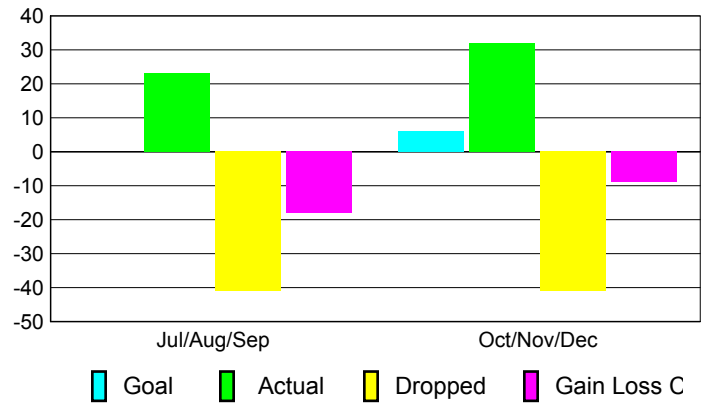

Membership Results 2010-2011

Goal, New, Dropped, Gain/Loss