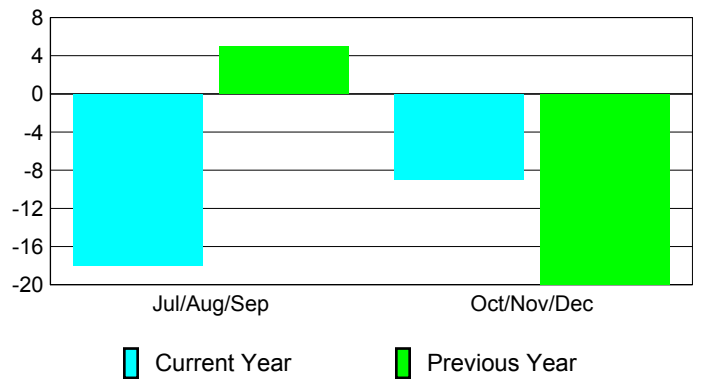

Comparison of Membership Gain/Loss

Current Year Compared to the Previous Year